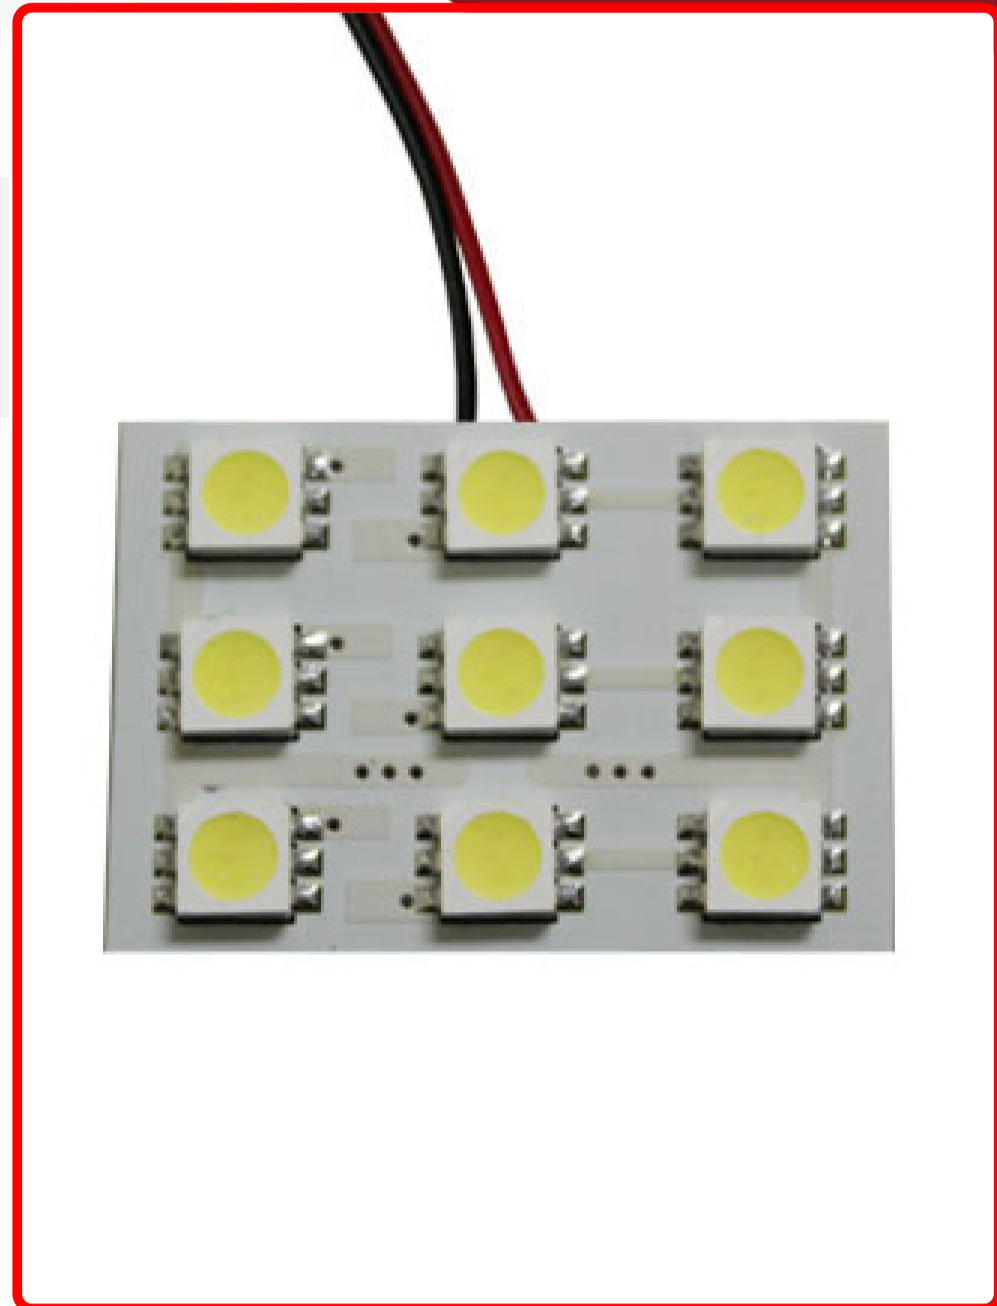

Lumens

Beam Pattern

Product Information

Step it up and replace your stock bulbs with our professional grade 5050 LED replacement bulbs for brighter, crisper illumination Race Sport Lighting's LED Replacement Bulbs are available in a variety of bases and colors for virtually any application, and are the perfect solution to upgrade your interior or exterior automotive lighting • 1 Year Warranty

Est. Labor

Hours

Gross Weight

0.10

Width

3.00

Net Weight

0.10

Height

5.00

DIM Weight

0.11

Depth

1.00

Prop 65 WARNING: This product can expose you to chemicals, which are known to the State of California to cause cancer and birth defects or other reproductive harm. For more information go to www.P65Warnings.ca.gov

www.racesportinc.com